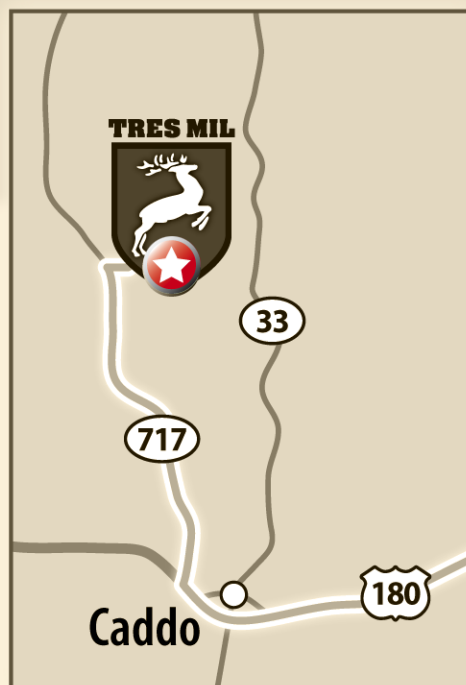

www.tresmil.com